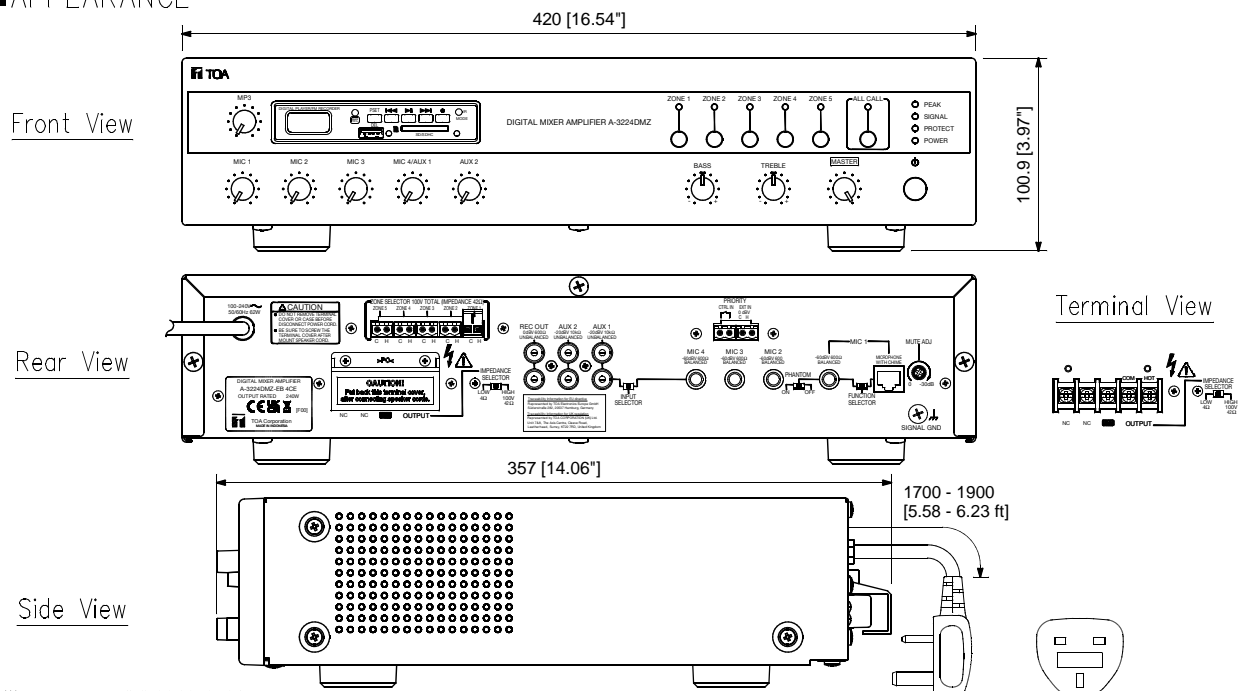

APPEARANCE

UNIT:mm SCALE:1/4